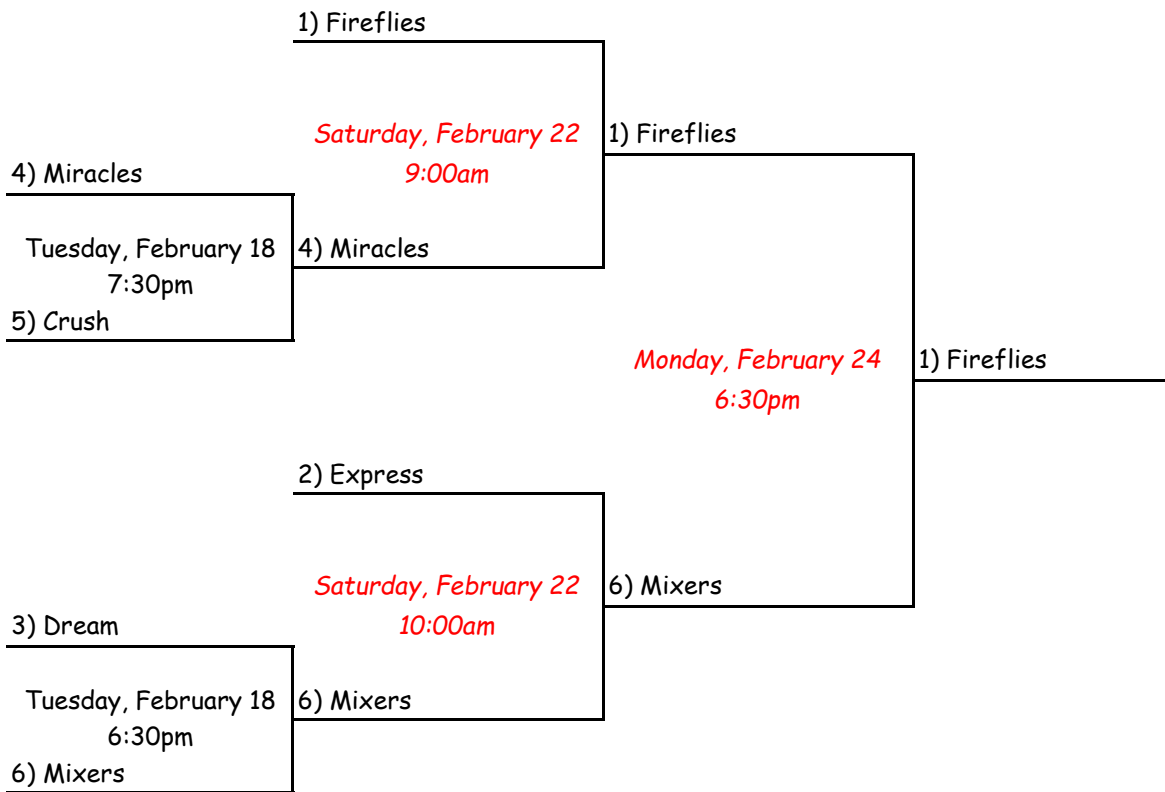

APR&CR 2020 TOURNAMENT SCHEDULE

GIRLS 11-12 MAJOR BASKETBALL LEAGUE

Apex Friendship Middle School

\*Higher (better) seed is home team in all games